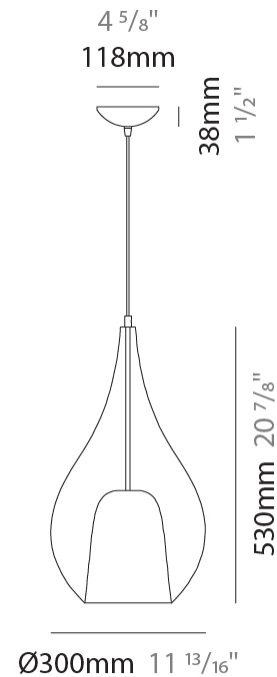

ZOE MONOPOINT SUSPENSION

D141123-

base number   Finish   Finish
Options   Options

1. To build a product code in our configurator select the specify button on the base model # product page
2. To build a manual product code on this datasheet choose from the options listed below in blue font and add the suffix to the base model #

GENERAL

Series: Zoe
Subseries: Zoe Monopoint
Partner: Cangini & Tucci
Division: Design
Installation: Suspension
Product Type: Pendant
Mounting Location: Ceiling

PHYSICAL

Shape: Teardrop
Diameter (mm): 300
Diameter (in): 11 ¹³/₁₆
Height (mm): 530
Height (in): 20 ⁷/₈
Max. Overall Height (mm): 2030
Max. Overall Height (in): 79 ¹⁵/₁₆
Weight (kg): 2.50
Weight (lbs): 5.51
Diffuser: Glass - Opal
Fixture Finish: [AMB / BLK / BRZ / GLD / GRN / PNK / RUB / SKB / SMK / TOB / TRA](#)
Holder Finish: CHR / MWH / MBK / BCR
Fixture Material: Glass / Metal
Primary Material: Glass - Borosilicate
Cable Details: 1500mm Cable

ELECTRICAL

Number of Lamps: 1
Lamp Type: LED Retrofit
Lamp Shape: A19
Bulb Included: Bulb Not Included
Max. Wattage Per Lamp (W): 16
Lamp Base: E26
Input Voltage (V): 120
Upon Request: 277Vac / GU24

LED

OPTICAL

RATINGS AND CERTIFICATIONS

Certified By: Certified for North American Standards
IP rating: IP20